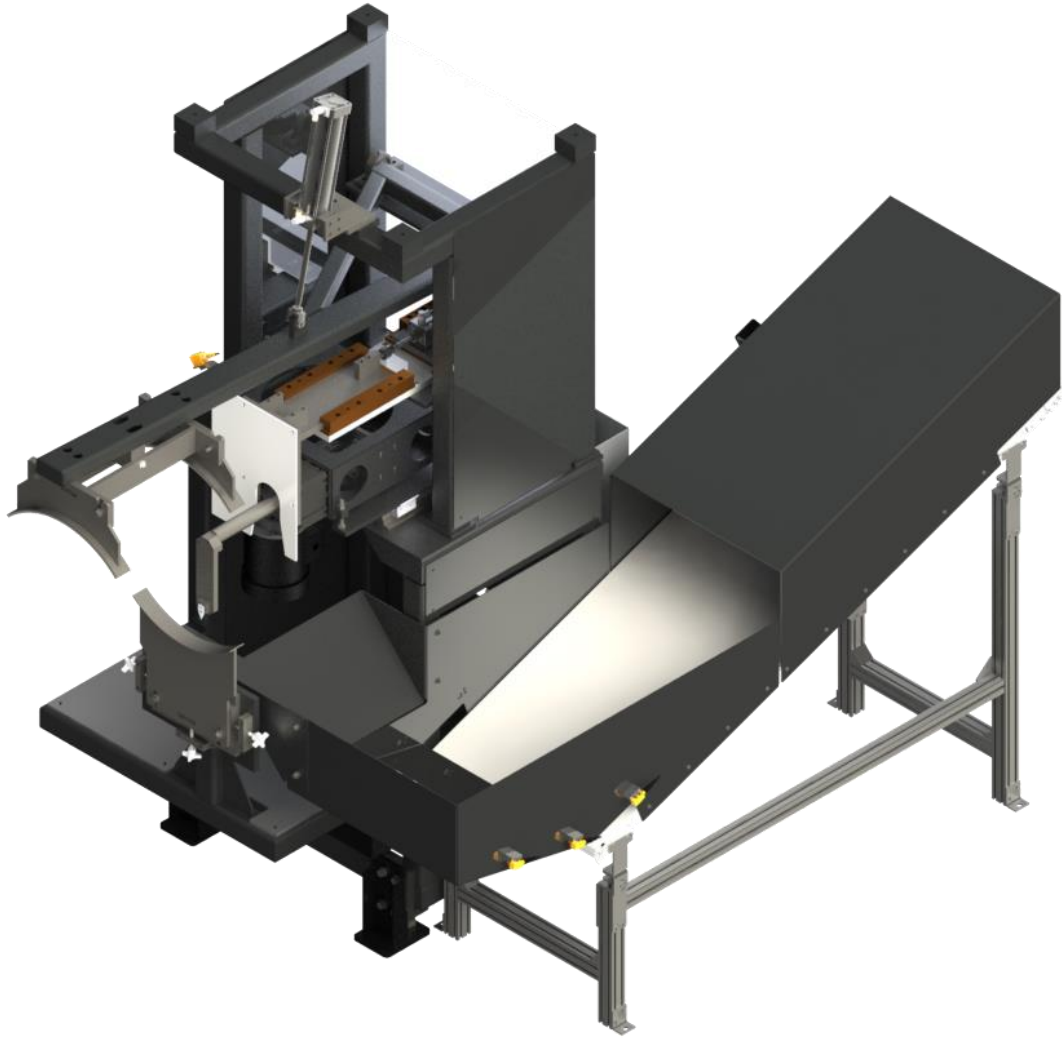

XTRIM 418

XTRIM 418		
Pipe Size	L x W x H	Cycle Time
4" – 18"	75 ½" x 34" x 101"	44 ft/min – 5 ft/min