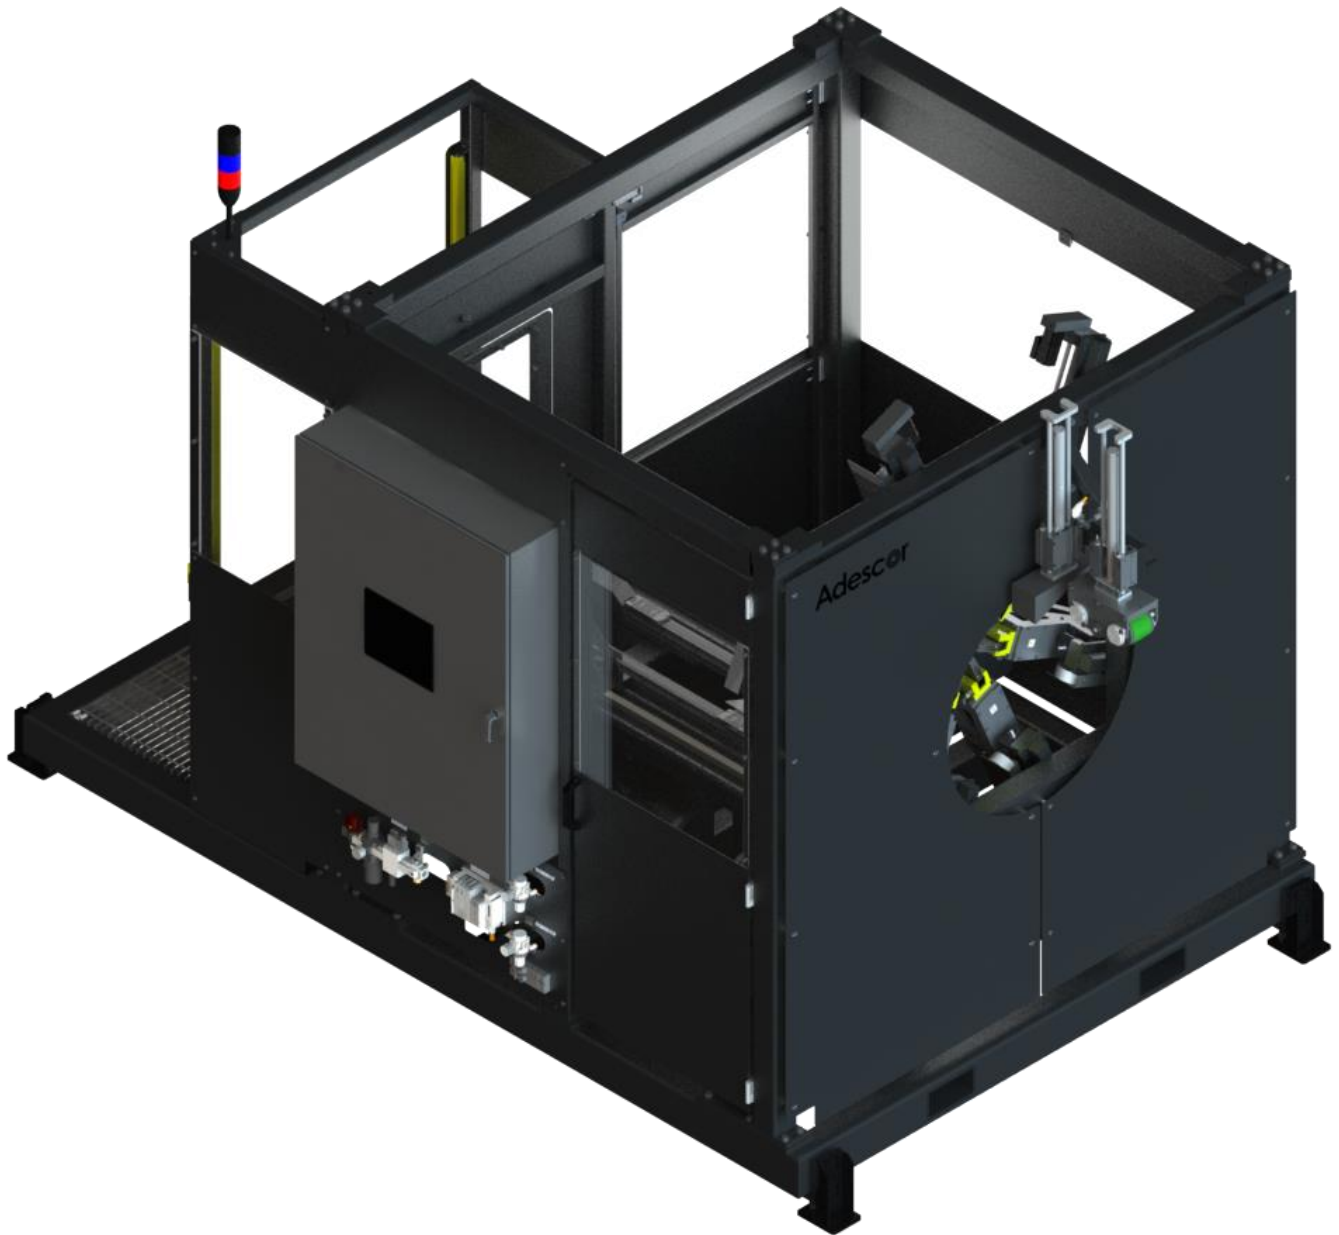

# XSEAL 418

<b>XSEAL 418</b>		
<b>Pipe Size</b>	<b>L x W x H</b>	<b>Profiles/Materials</b>
4" – 18"	151" x 99" x 100"	Various