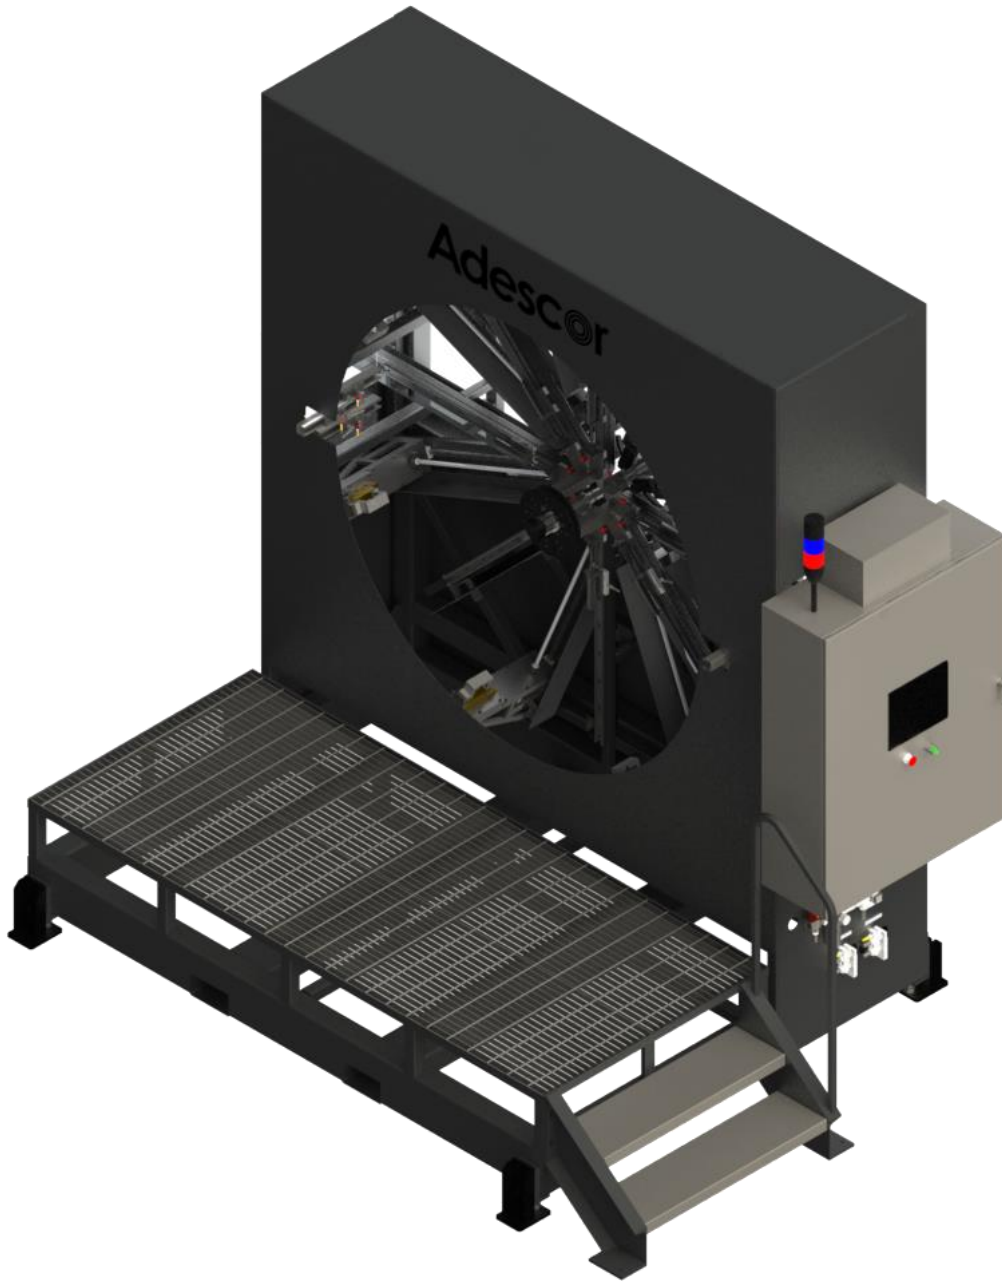

# XSEAL 1860

XSEAL 1860		
Pipe Size	L x W x H	Gasket Profile/Material
18" – 60"	120-1/4" x 85" x 119-1/4"	Various