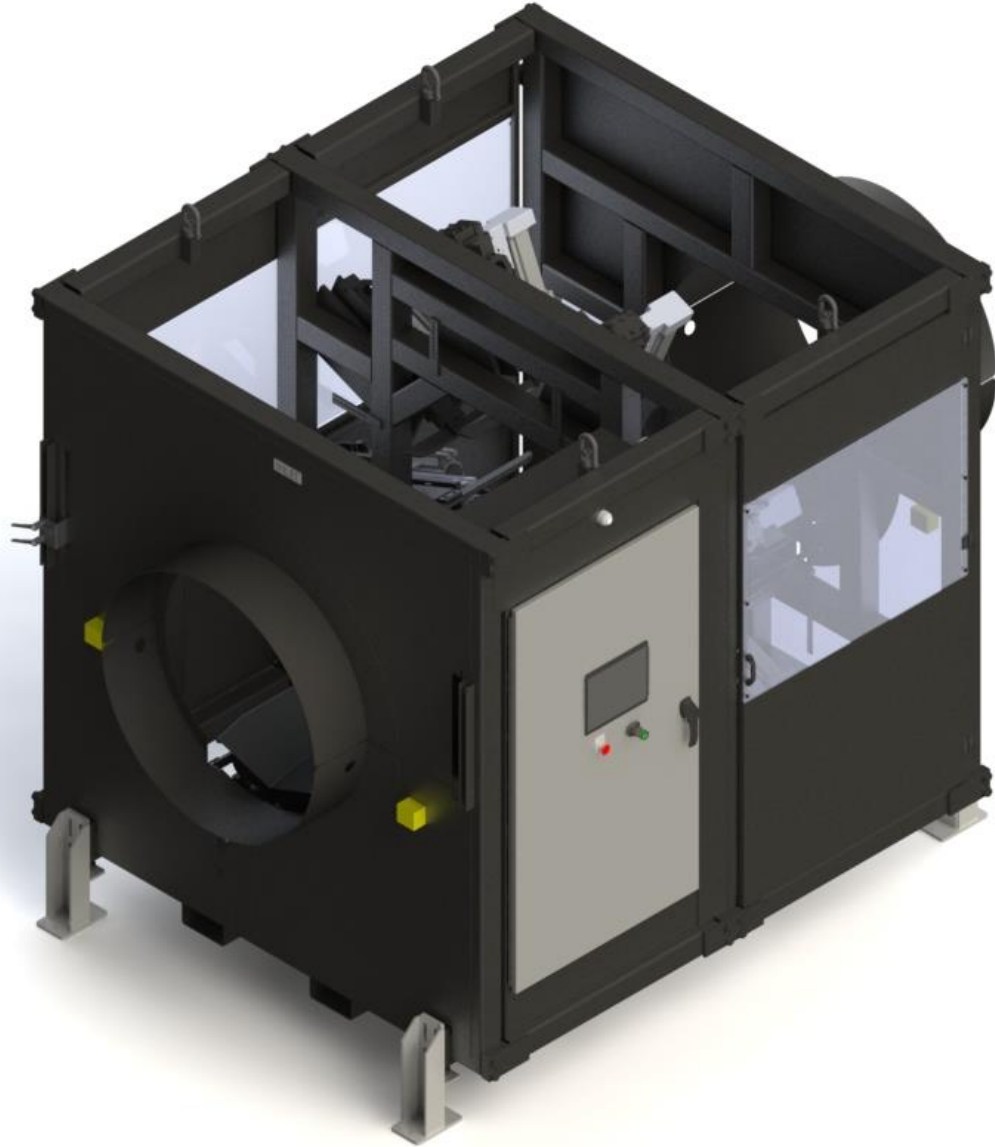

# XPUNCH 1224

XPUNCH 1224			
Pipe Size	L x W x H	Punch Diameter	Line Speed
12" - 24"	128-1/4" x 88-5/8" x 98-1/2"	1/4" - 5/8"	1 ft/min - 10 ft/min